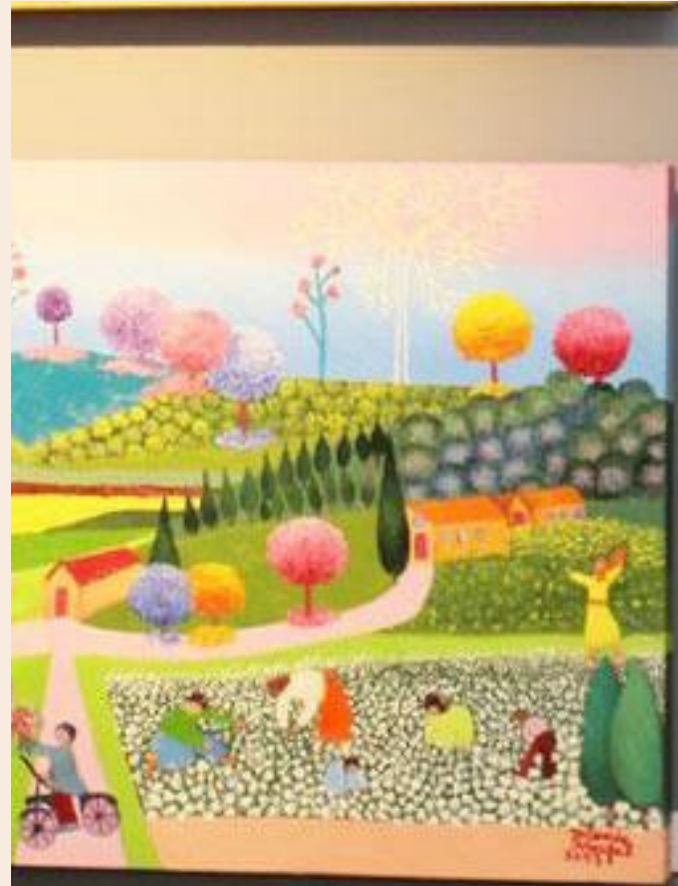

A stylized floral illustration in orange and purple. It features a large purple flower with a long stem and a single orange teardrop-shaped drop hanging from it. Below this, there are several orange stems with purple circular buds. The background is a light beige color.

Invitation Au Rêve

HOMMAGE À YOLANDE NAUFAL (1949-2023)

APRIL 04, 2024 - APRIL 18, 2024

24

“The feelings of color are reshaped through my psyche, felt, and experienced from within myself. I must look within myself and not around me. I do not mean representing myself. But, I affirm that I am my subject.”

In her creations, Yolande Naufal plays with her imagination and takes us into the labyrinth of her multifaceted works. Her paintings are the outcome of happy nostalgia for childhood and a beautiful, lively dream.